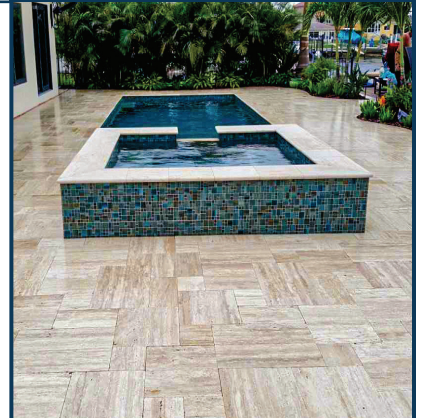

TUMBLLED TRAVERTINE