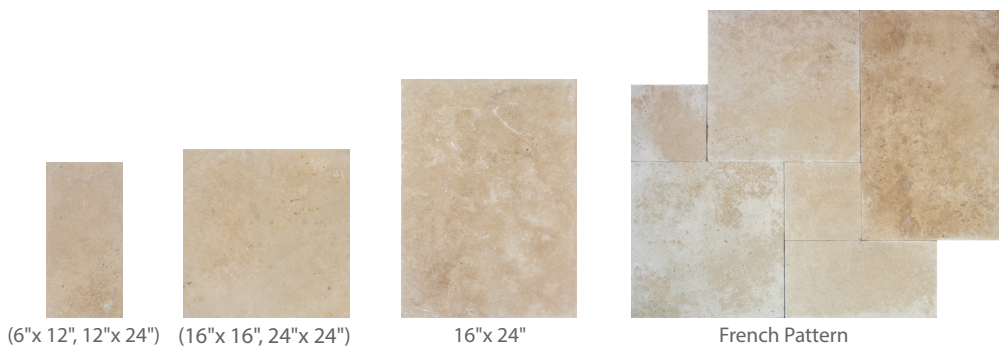

(16"x 16", 24"x 24")

16"x 24"

French Pattern

IVORY

(6"x 12", 12"x 24")