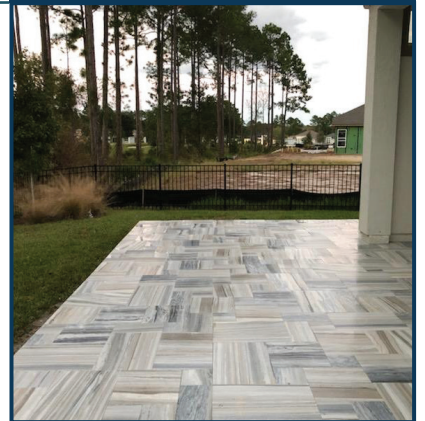

LEATHERED MARBLE