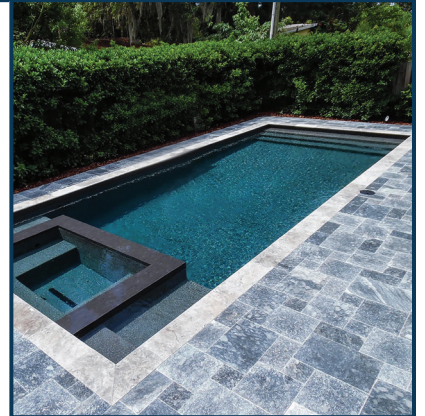

LEATHERED MARBLE