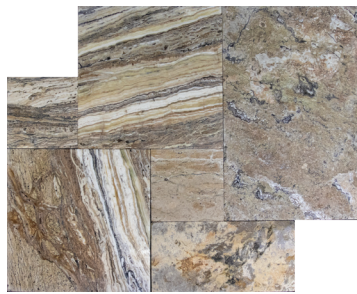

French Pattern

ANTIQUÉ ONYX - VEIN CUT